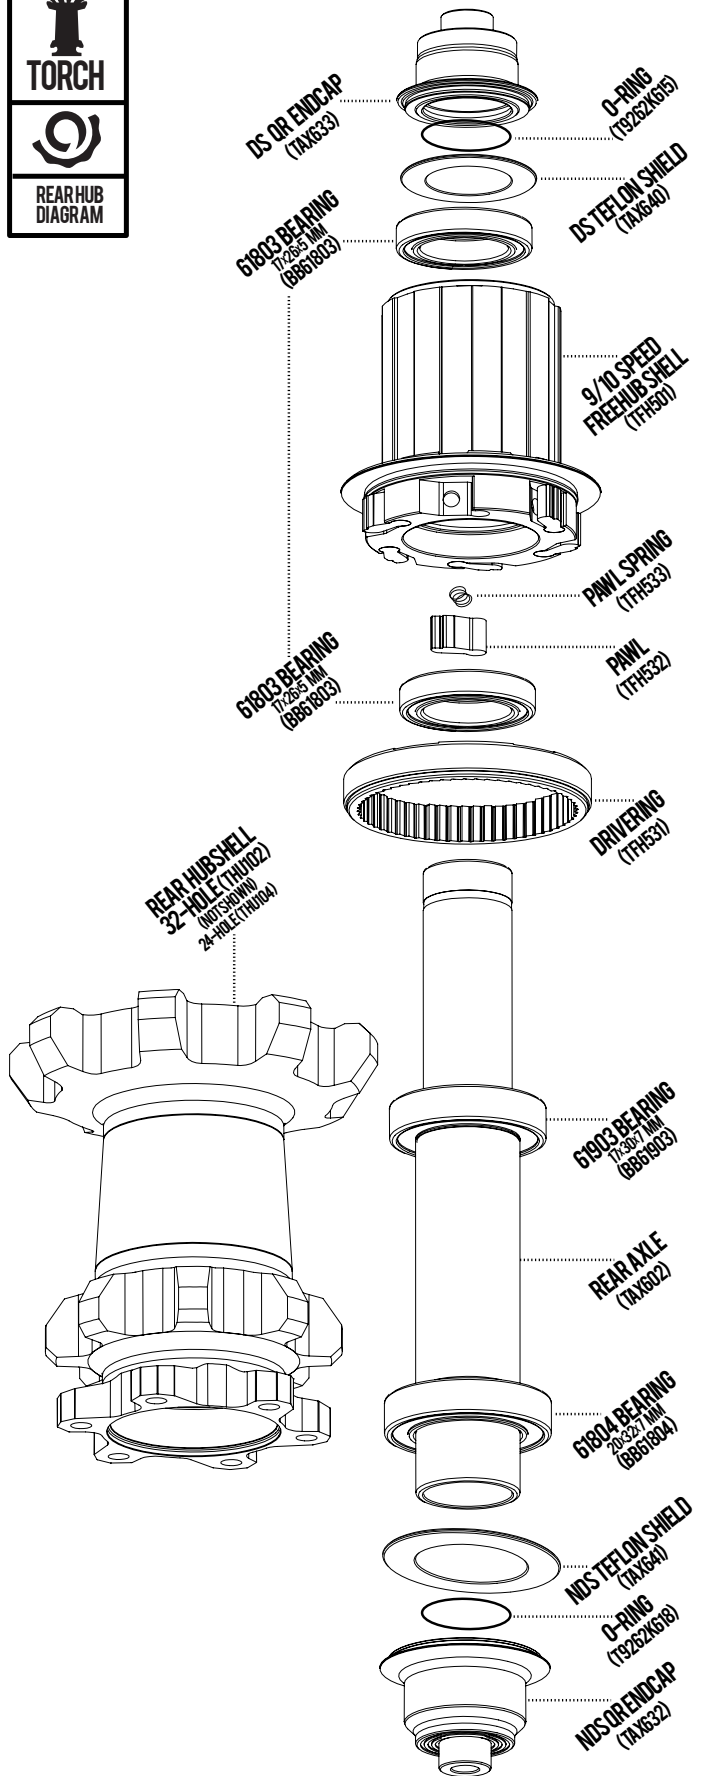

## Tension Guide for INDUSTRY NINE TORCH SERIES Wheels

Spoke tension should be checked at regular intervals, corresponding with normal bicycle service intervals. The steps outlined below should ensure a continuing positive experience with our product. When removing the FH body be mindful of the pawls and springs, to ease service we use a non-captive system. We recommend removal of the FH body with the axle oriented vertically.