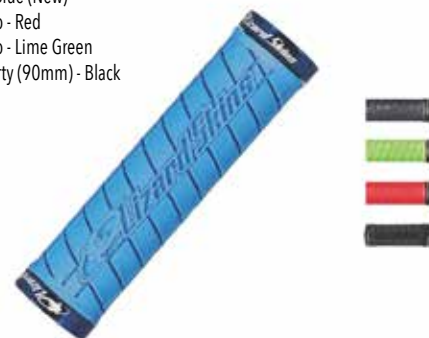

Lock-On Logo

31,90 €

Specifiche Diametro 31,5 mm. Lunghezza 130 mm

Colori LOLDS010 Black
LOLDS042 Ice Blue (New)
LOLDS050 Logo - Red
LOLDS070 Logo - Lime Green
LOSDS100 Shorty (90mm) - Black